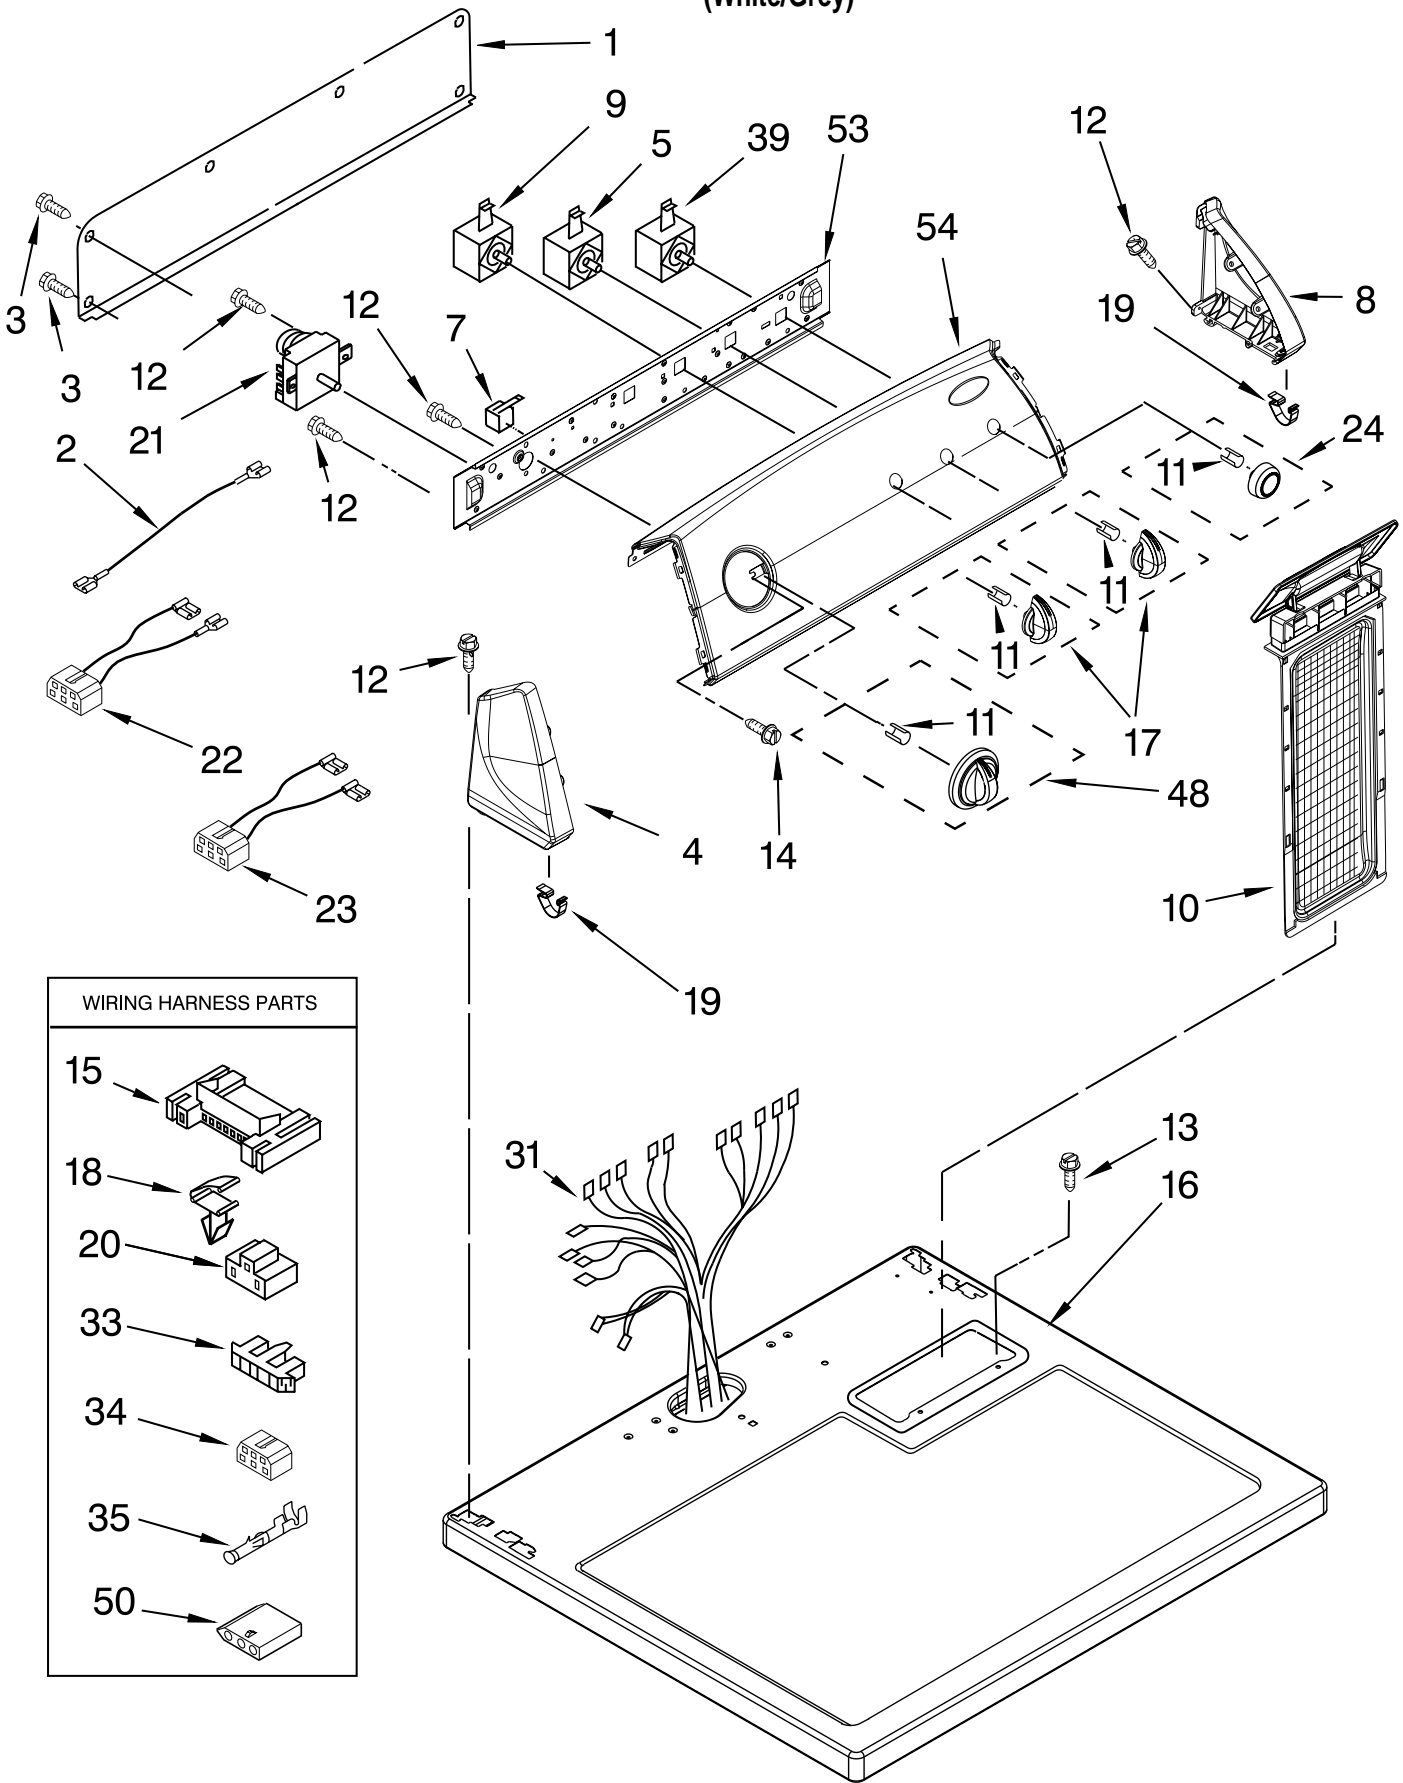

TOP AND CONSOLE PARTS

For Model: YWED5700SW0
(White/Grey)

WIRING HARNESS PARTS

TOP AND CONSOLE PARTS

For Model: YWED5700SW0
(White/Grey)

Illus. No.	Part No.	DESCRIPTION
1	8274261	Panel, Rear Console
2	3401684	Wire, Jumper (Black)
3	693995	Screw, Hex Head
4	8566035	Cap, End (L.H.)
5	3405156	Switch, Wrinkle Shield
7	694419	Buzzer, Mini
8	8566032	Cap, End (R.H.)
9	3399639	Switch, Temperature
10	8557857	Screen, Lint
11	8536939	Clip, Spring
12	8533971	Screw, 8-18 x 5/16
13	688983	Screw, 8-18 x 5/8
14	8533951	Screw, Grounding
15	3395683	Connector (Motor)
16	8559800	Top
17	W10034380	Knob, Control (2)
18	3394427	Clip-Harness
19	8312709	Clip-Console
20	3401144	Connector, (PTS Relay)
21	3979618	Timer, 60 Hz.
22	3397695	Wire, Jumper (Guard On/Off)
23	3396029	Wire, Jumper (Temperature)
24	W10034790	Knob, Push-To-Start
31	8299874	Harness, Wiring
33	3397269	Connector (Timer)
34	3347243	Connector 6-Circuit
35	94614	Terminal
39	3398095	Switch, Push-To-Start
48	W10034750	Timer Knob Assembly
50	3936144	Connector
53	8566062	Bracket, Control
54	8578859	Panel, Control

FOR ORDERING INFORMATION REFER TO PARTS PRICE LIST